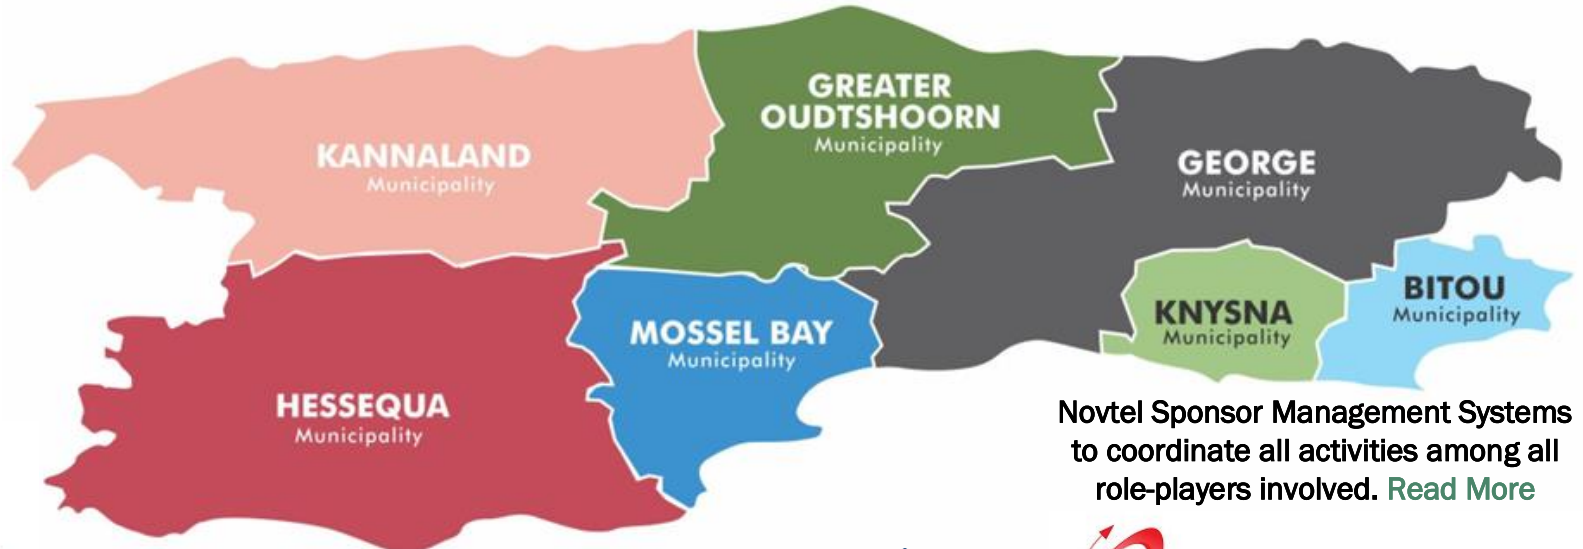

GARDEN ROUTE First

Establish an independent, non-political party with the IEC to protect independent councillors from political interference in municipalities, as permitted under South African law.

[Read More](#)

2027 to 2032

HESSEQUA
Local Municipality

KANNALAND
MUNICIPALITEIT | MUNICIPALITY

Novtel Sponsor Management Systems to coordinate all activities among all role-players involved. [Read More](#)

SOUTH AFRICA

IRASA

Villages

Towns

Cities

Novtel[®]

Business Process Management Software (BPMS)

Sage

Partnership Between community, Garden Route First, IEC and Civic Associations will save South Africa