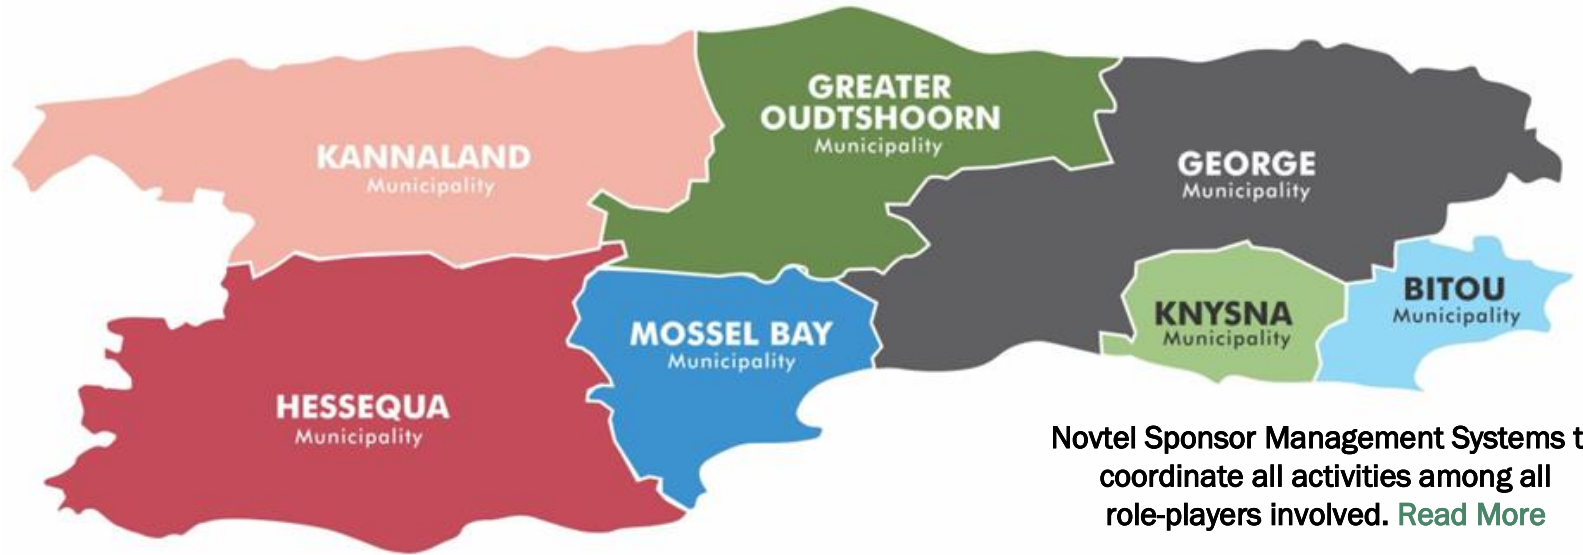

# GARDEN ROUTE First

Establish an independent, non-political party with the IEC to protect independent councillors from political interference in municipalities, as permitted under South African law.

[Read More](#)

SOUTH AFRICA

Civic associations take on the role of watchdogs over municipal functions.

Villages

Towns

Cities

Partnership Between community, Garden Route First, IEC and Civic Associations will save South Africa

2027 to 2032

HESSEQUA  
Local Municipality

KANNALAND  
MUNISIPALITEIT | MUNICIPALITY

Novtel Sponsor Management Systems to coordinate all activities among all role-players involved. [Read More](#)

[Click on logo's to read more](#)